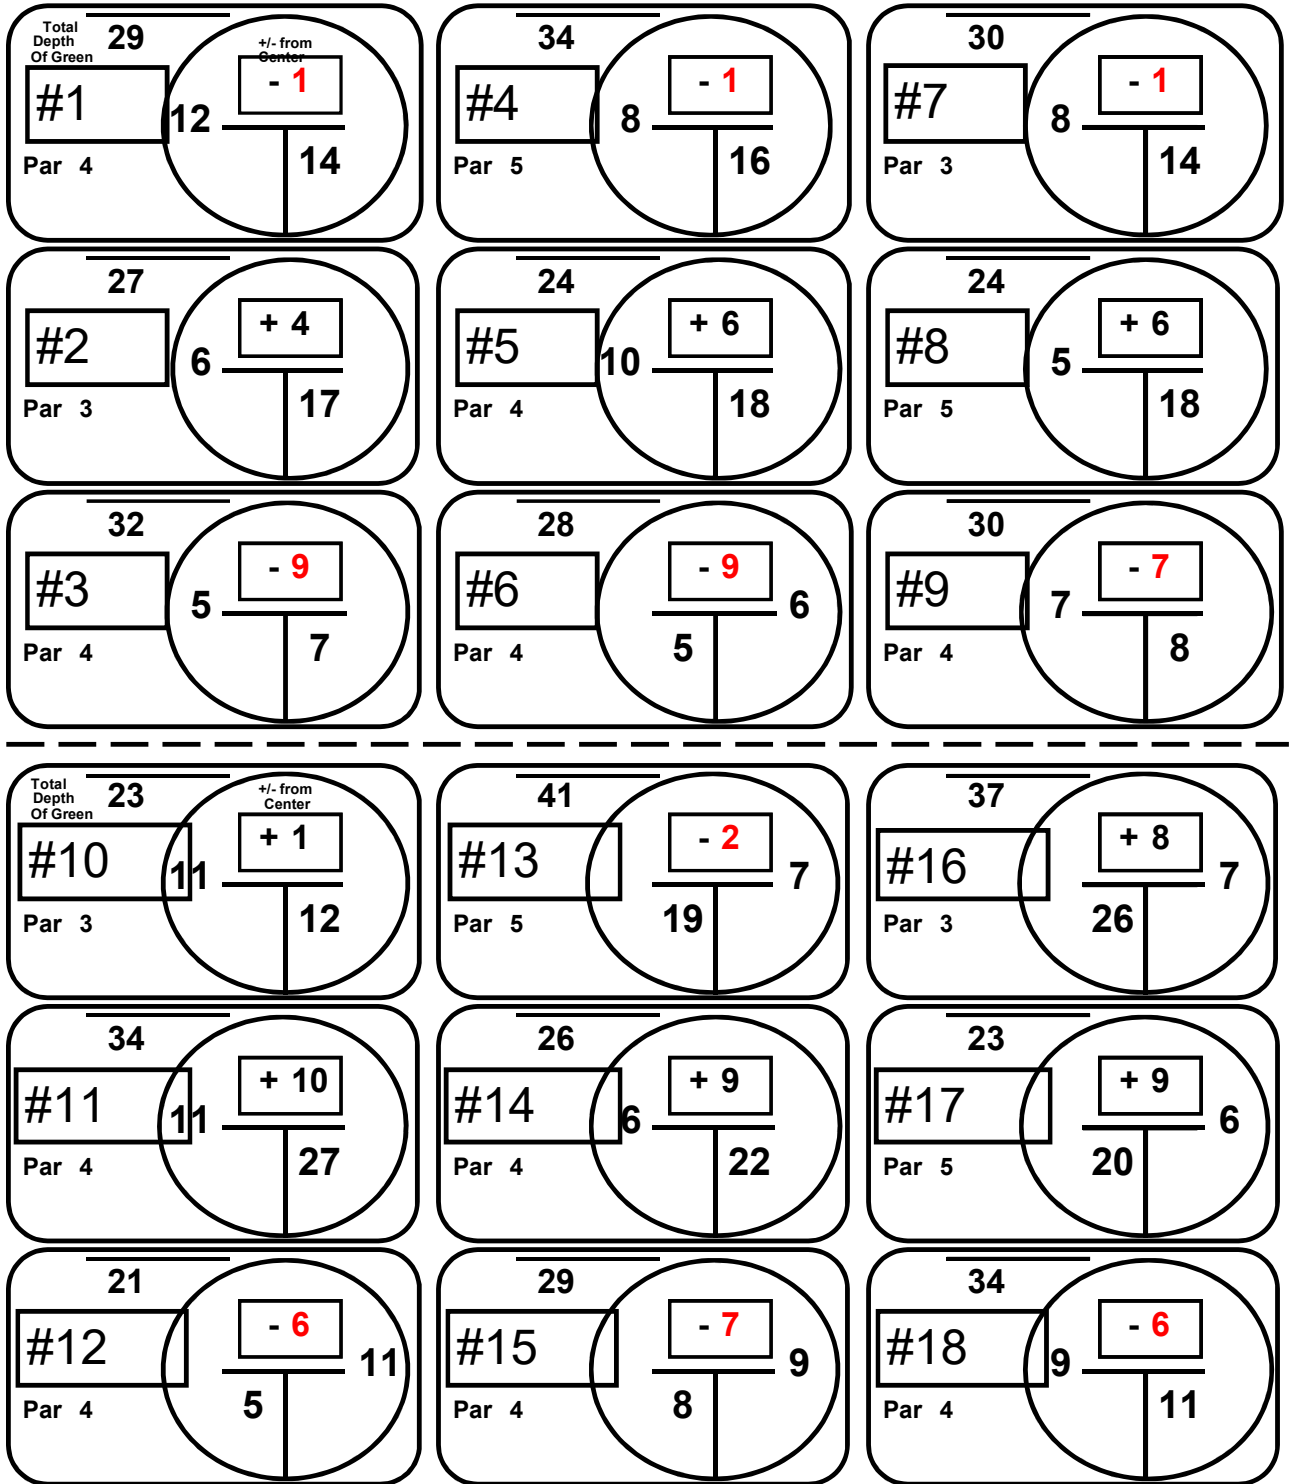

II PARADA GIRA NACIONAL DAMAS SENIOR Y MID AMATEUR 25+

Club Campestre de Bucaramanga

Jueves 16 Abril de 2026

Hole Locations Measured In Yards

	<u>Front</u>		<u>Back</u>		<u>Total</u>
Par:	36	+	36	=	72