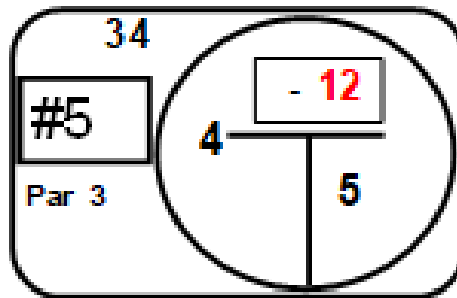

VI Campeonato Nacional Por Parejas "Copa Costa Atlantica

Lagos de Caujaral

Ronda 3

Hole Locations Measured In Yards

Front Back Total  
Par. 36 + 36 = 72