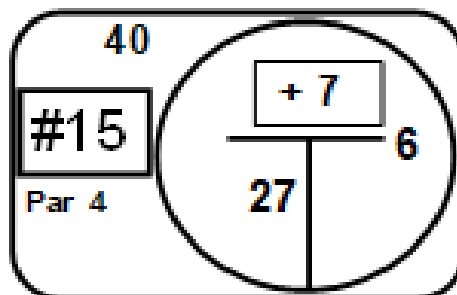

VI Campeonato Nacional Por Parejas "Copa Costa Atlantica

Lagos de Caujaral

Ronda 3

Hole Locations Measured In Yards

Front Back Total  
Par. 36 + 36 = 72