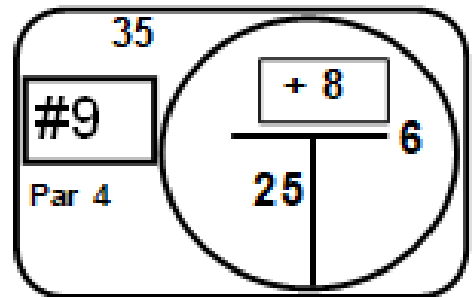

VI Campeonato Nacional Por Parejas "Copa Costa Atlantica

Lagos de Caujaral

Ronda 3

Hole Locations Measured In Yards

Front Back Total  
Par. 36 + 36 = 72