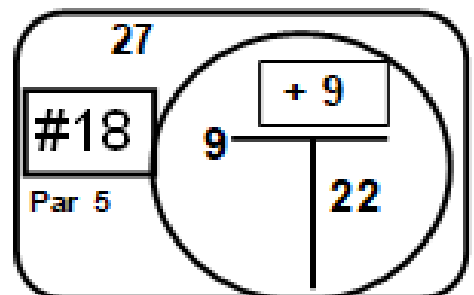

VI Campeonato Nacional Por Parejas "Copa Costa Atlantica

Lagos de Caujaral

Ronda 3

Hole Locations Measured In Yards

Front Back Total  
Par. 36 + 36 = 72