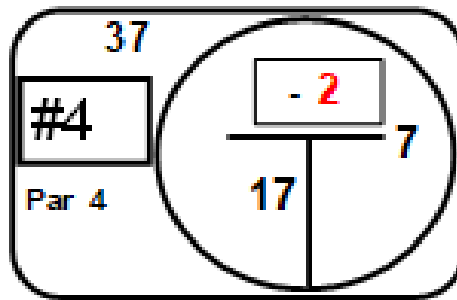

VI Campeonato Nacional Por Parejas "Copa Costa Atlantica

Lagos de Caujaral

Ronda 3

Hole Locations Measured In Yards

Front Back Total  
Par. 36 + 36 = 72