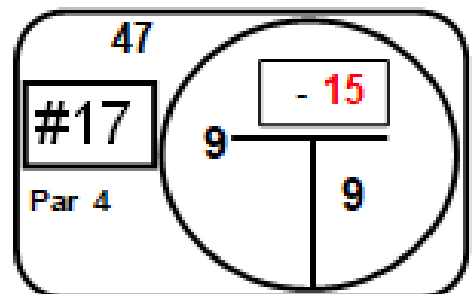

VI Campeonato Nacional Por Parejas "Copa Costa Atlantica

Lagos de Caujaral

Ronda 3

Hole Locations Measured In Yards

Front Back Total  
Par. 36 + 36 = 72