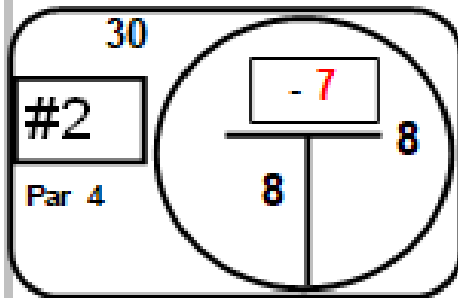

VI Campeonato Nacional Por Parejas "Copa Costa Atlantica

Lagos de Caujaral

Ronda 3

Hole Locations Measured In Yards

Front Back Total  
Par. 36 + 36 = 72