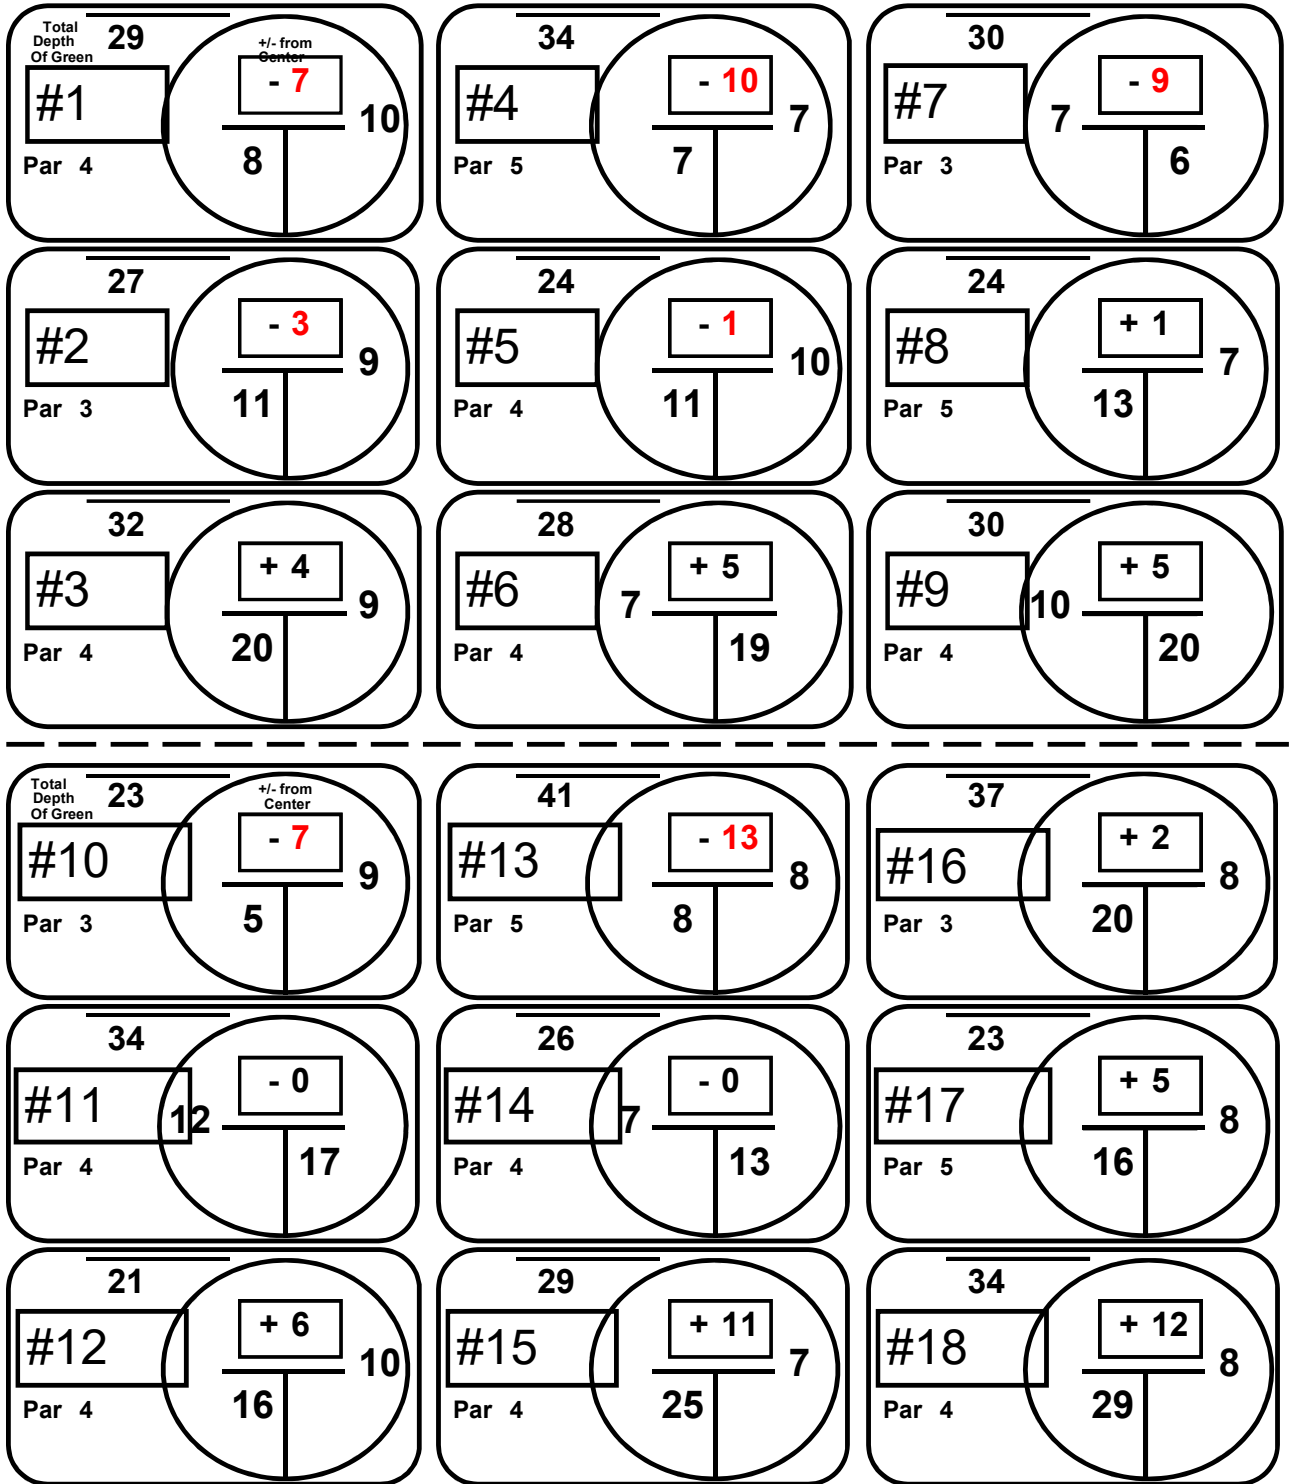

**II PARADA GIRA NACIONAL DAMAS SENIOR Y MID AMATEUR 25+**  
**Club Campestre de Bucaramanga**  
**Miércoles 15 Abril de 2026**

Hole Locations Measured In Yards

Front	Back	Total
Par: 36	+ 36	= 72