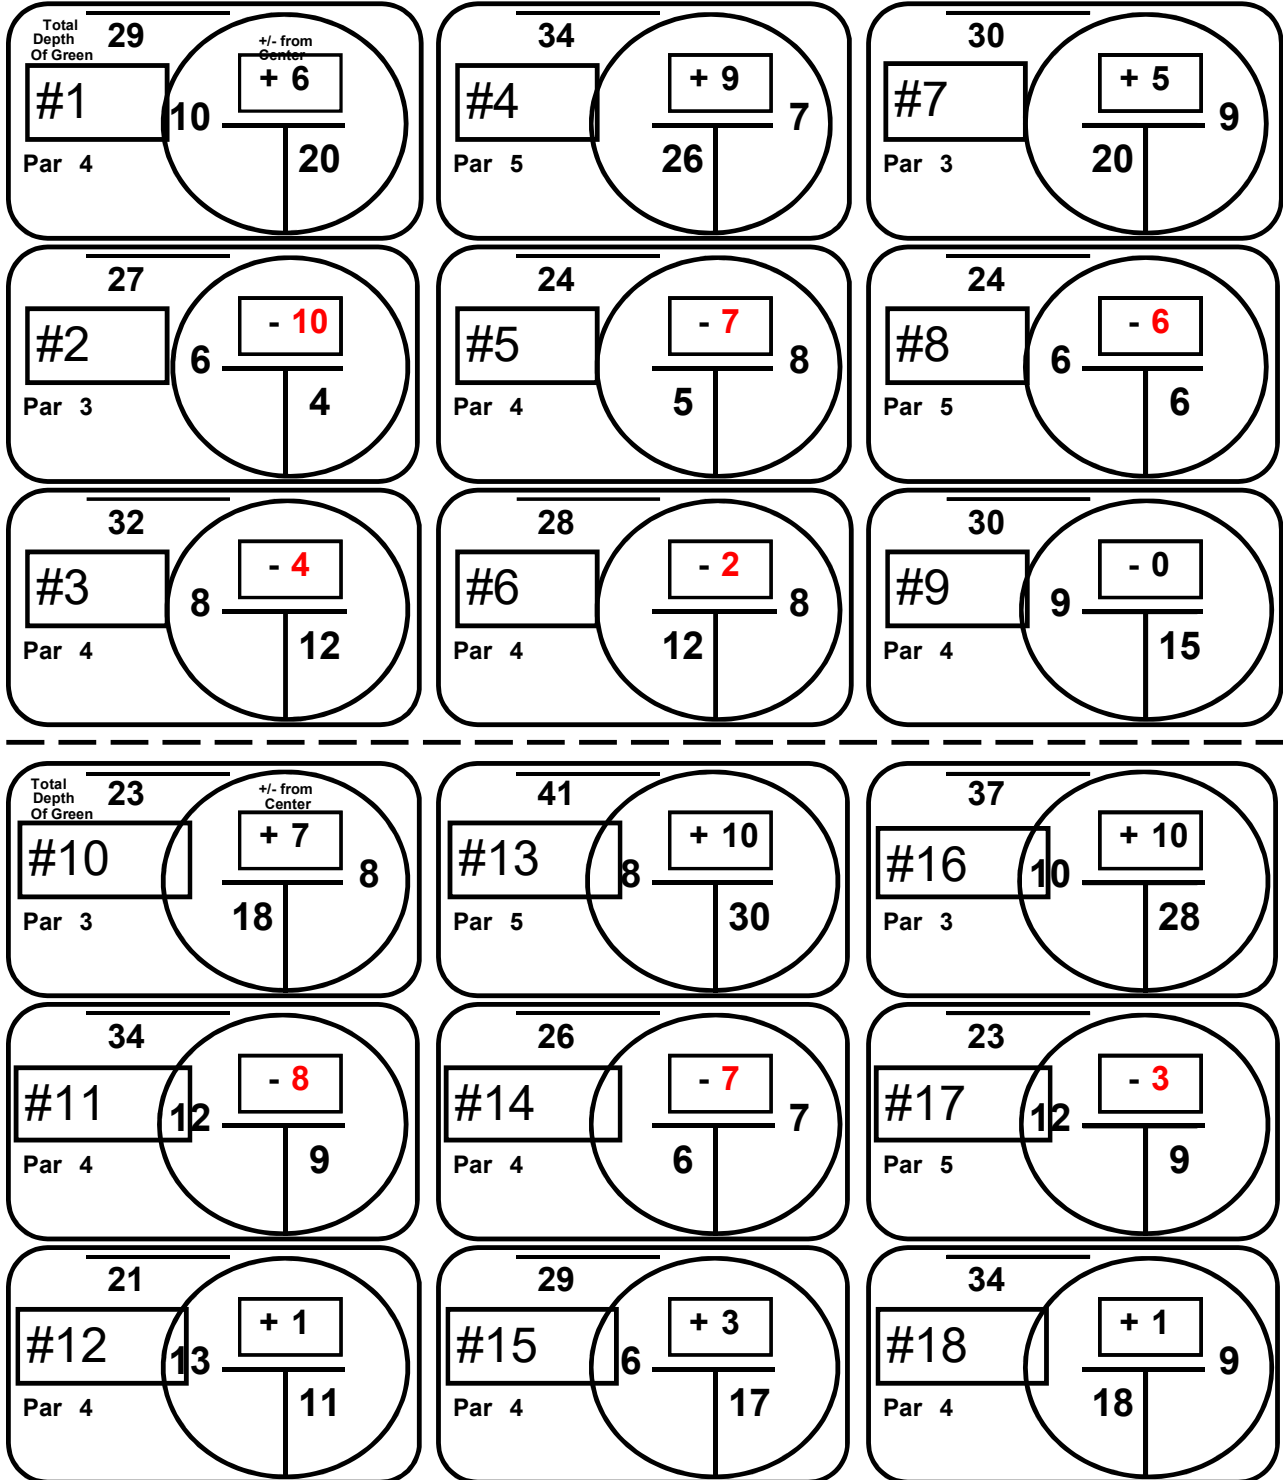

II PARADA GIRA NACIONAL DAMAS SENIOR Y MID AMATEUR 25+

Club Campestre de Bucaramanga
Martes 14 Abril de 2026

Hole Locations Measured In Yards

Front	Back	Total
Par: 36	+ 36	= 72