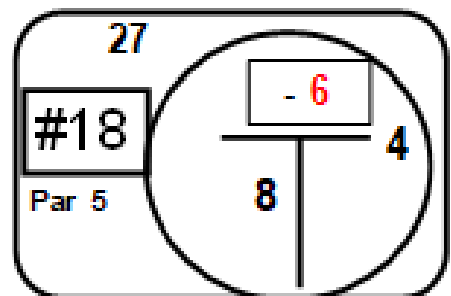

VI Campeonato Nacional Por Parejas "Copa Costa Atlantica"
Lagos de Caujaral
Ronda 2

Hole Locations Measured In Yards

Front Back Total
 Par. 36 + 36 = 72