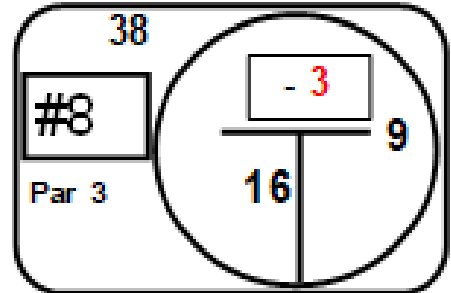

VI Campeonato Nacional Por Parejas "Copa Costa Atlantica"
Lagos de Caujaral
Ronda 2

Hole Locations Measured In Yards

Front Back Total
 Par. 36 + 36 = 72