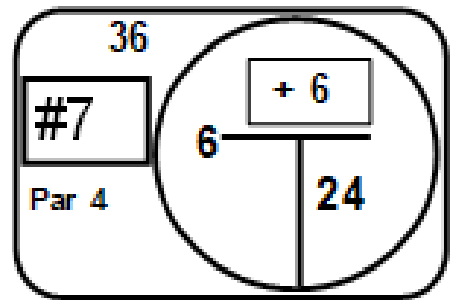

VI Campeonato Nacional Por Parejas "Copa Costa Atlantica"
Lagos de Caujaral
Ronda 2

Hole Locations Measured In Yards

Front Back Total
 Par. 36 + 36 = 72