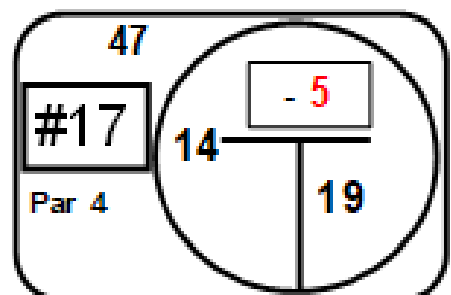

VI Campeonato Nacional Por Parejas "Copa Costa Atlantica"
Lagos de Caujaral
Ronda 2

Hole Locations Measured In Yards

Front Back Total
 Par. 36 + 36 = 72