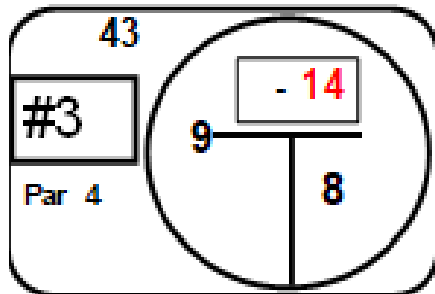

VI Campeonato Nacional Por Parejas "Copa Costa Atlantica"
Lagos de Caujaral
Ronda 2

Hole Locations Measured In Yards

Front Back Total
 Par. 36 + 36 = 72