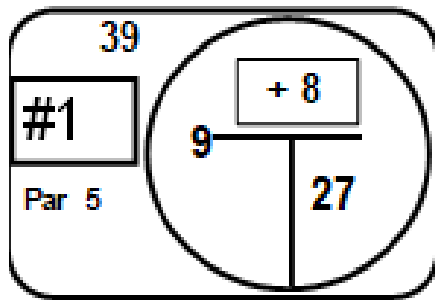

VI Campeonato Nacional Por Parejas "Copa Costa Atlantica"
Lagos de Caujaral
Ronda 2

Hole Locations Measured In Yards

Front Back Total
 Par. 36 + 36 = 72