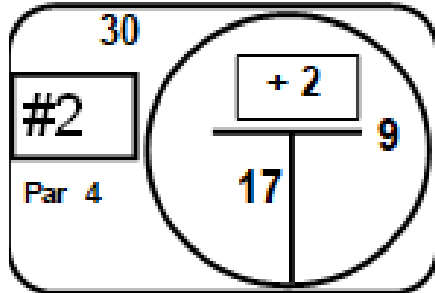

VI Campeonato Nacional Por Parejas "Copa Costa Atlantica"
Lagos de Caujaral
Ronda 2

Hole Locations Measured In Yards

Front Back Total
 Par. 36 + 36 = 72