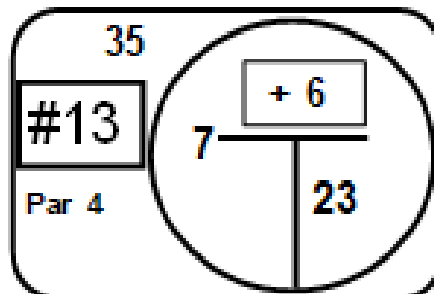

VI Campeonato Nacional Por Parejas "Copa Costa Atlantica"
Lagos de Caujaral
Ronda 2

Hole Locations Measured In Yards

Front Back Total
 Par. 36 + 36 = 72