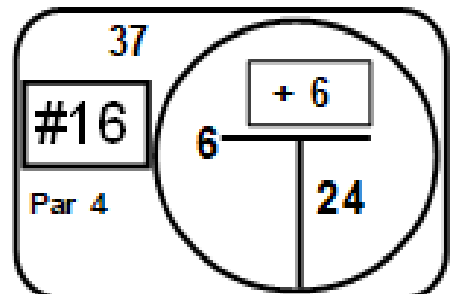

VI Campeonato Nacional Por Parejas "Copa Costa Atlantica"
Lagos de Caujaral
Ronda 2

Hole Locations Measured In Yards

Front Back Total
 Par. 36 + 36 = 72