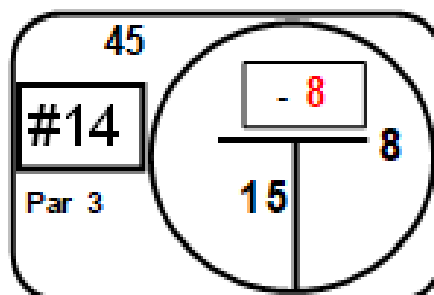

VI Campeonato Nacional Por Parejas "Copa Costa Atlantica"
Lagos de Caujaral
Ronda 2

Hole Locations Measured In Yards

Front Back Total
 Par. 36 + 36 = 72