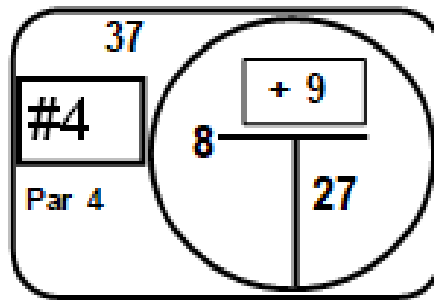

VI Campeonato Nacional Por Parejas "Copa Costa Atlantica"
Lagos de Caujaral
Ronda 2

Hole Locations Measured In Yards

Front Back Total
 Par. 36 + 36 = 72