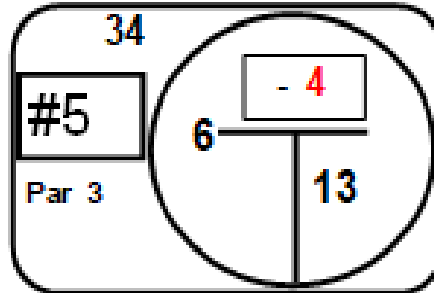

VI Campeonato Nacional Por Parejas "Copa Costa Atlantica"
Lagos de Caujaral
Ronda 2

Hole Locations Measured In Yards

Front Back Total
 Par. 36 + 36 = 72