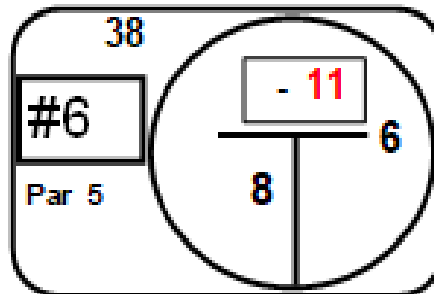

VI Campeonato Nacional Por Parejas "Copa Costa Atlantica"
Lagos de Caujaral
Ronda 2

Hole Locations Measured In Yards

Front Back Total
 Par. 36 + 36 = 72