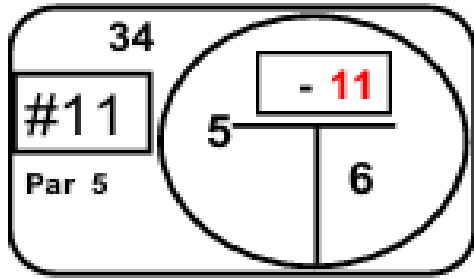

XIV CAMPEONATO NACIONAL DE MENORES "COPA CAMILO VILLEGAS"
CLUB CAMPESTRE MEDELLIN SEDE LLANOGRANDE

DIA 3

Hole Locations Measured In Yards

Front Back Total
 Par: 36 + 36 = 72