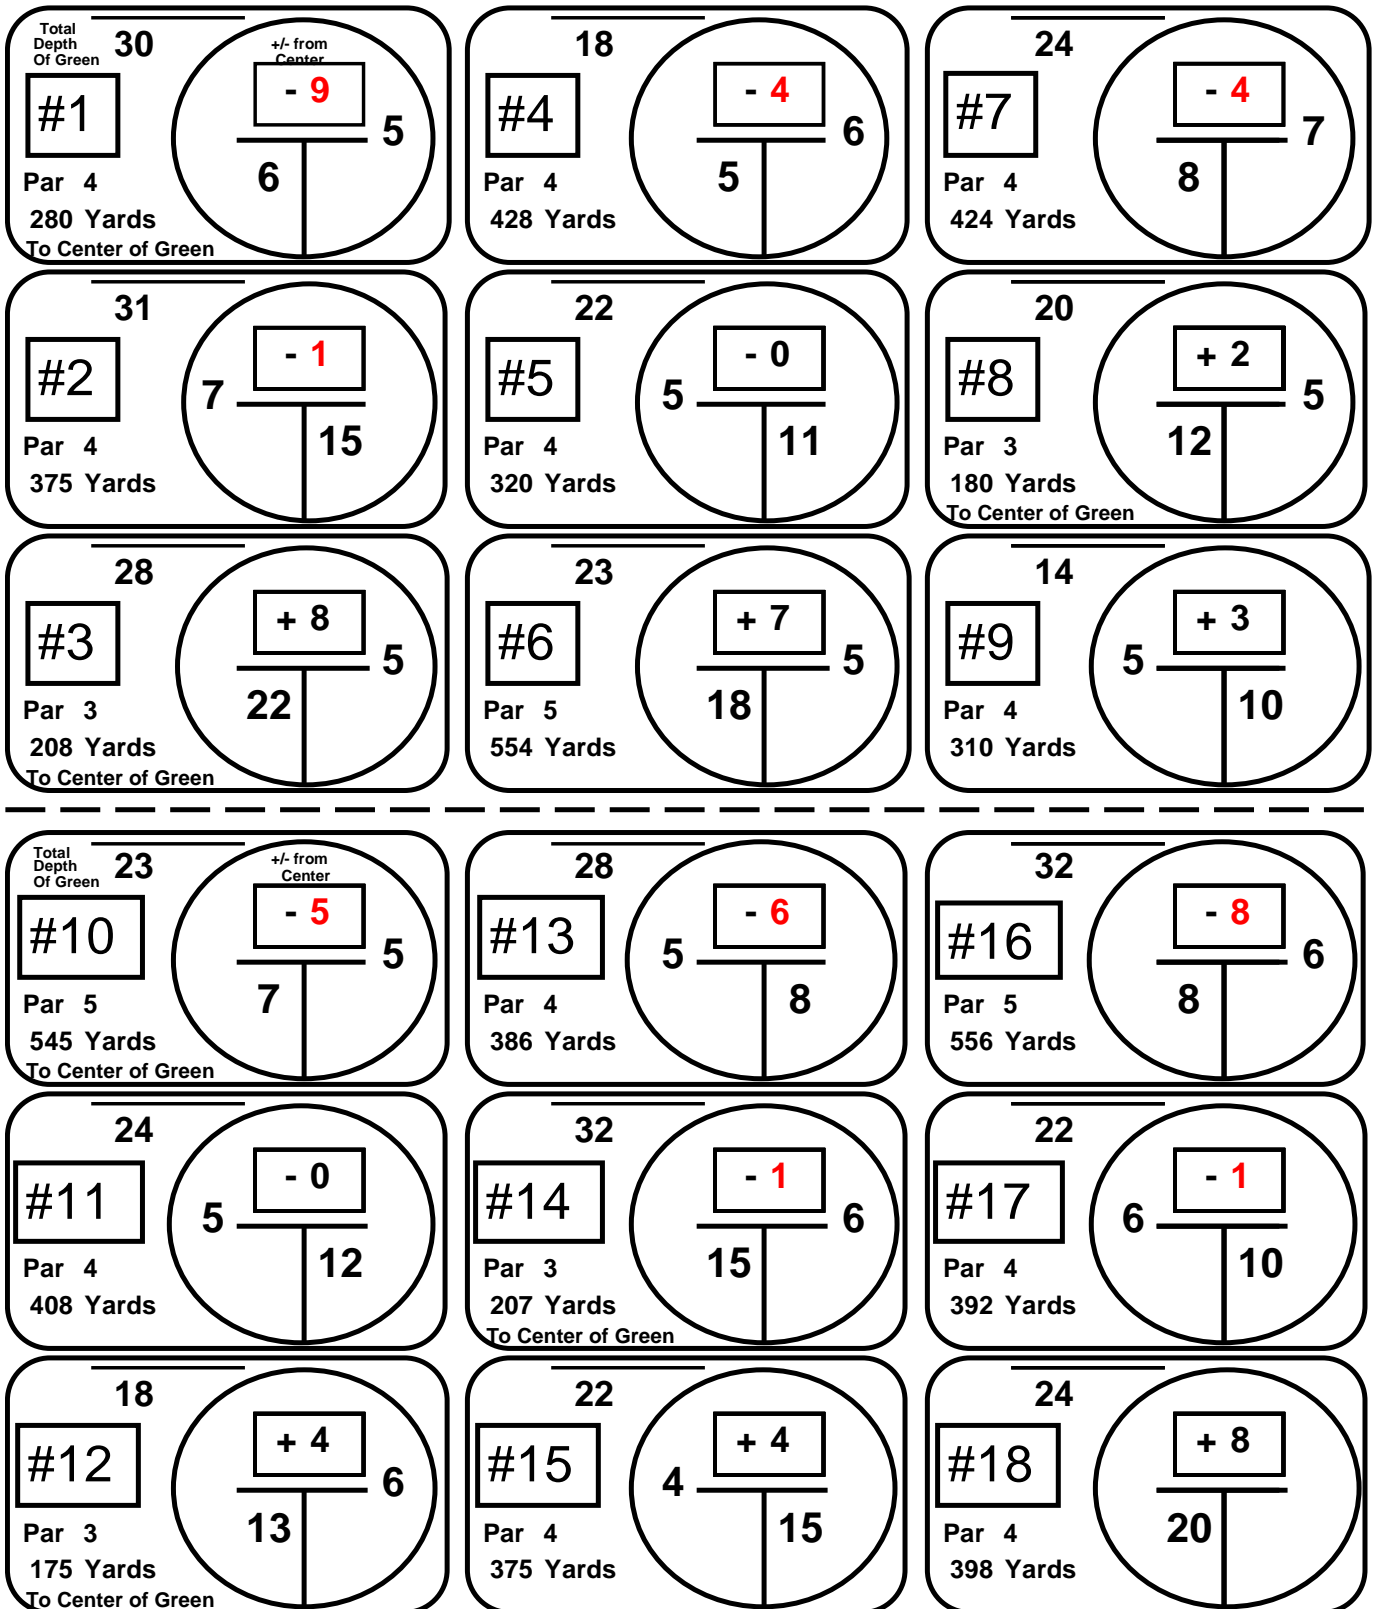

TONEO JUVENIL Y PREJUVENIL
CLUB CAMPESTRE DE CARTAGENA
RONDA 2 SABADO 6 DE JUNIO 2026

Hole Locations Measured In Yards

	Front	Back	Total
Par:	35	+ 36	= 71
Length in Yards	3079	+ 3442	= 6521